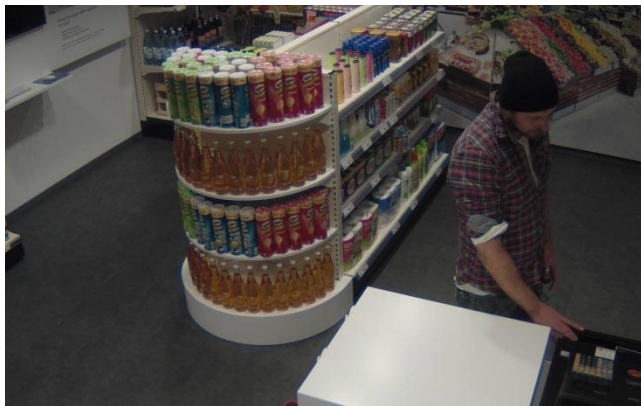

AXIS M1144-L Network Camera de día