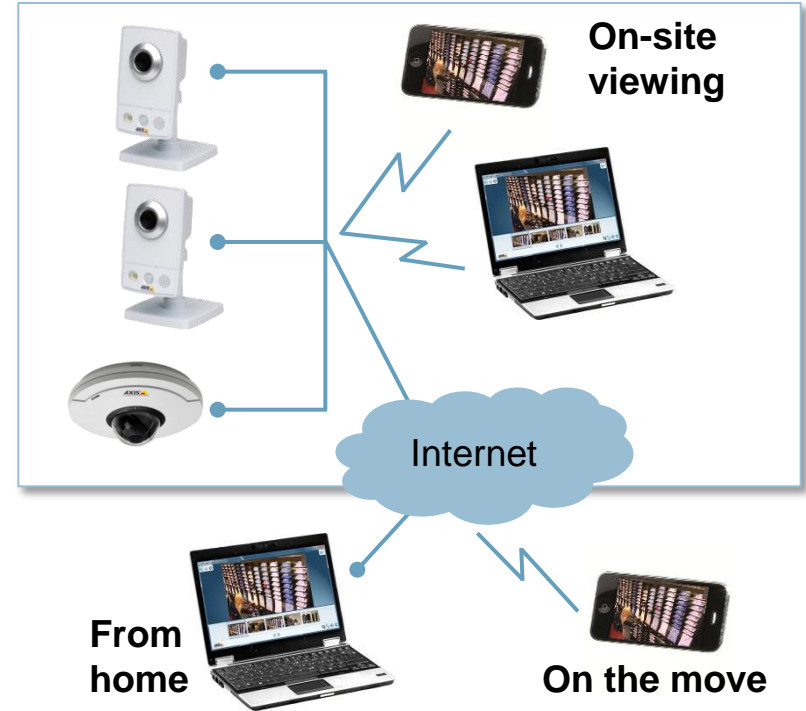

# AXIS Camera Companion – a cost-effective solution

- > **Free** viewing software
- > 1 to 16 cameras
  - No extra charge for adding cameras
- > Available in close to 20 different languages
- > Uses standard IT and network equipment
  - Re-use for other purposes

# Easy to share video with authorities

- > Quick search through recordings
- > Graphical timeline
- > Export as video clip or snapshot
- > Save, print, share

# View video over the network, over wireless & over the Internet

- > Feature-rich apps for iPhone, iPad and Android
- > Easy to set up Internet access
- > View video from anywhere, at any time