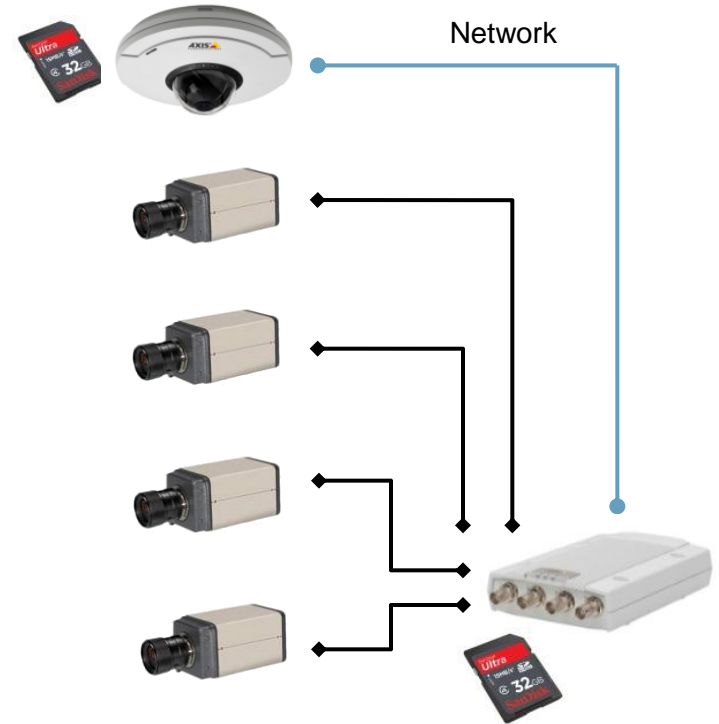

Protect your investment – reuse your existing analog cameras

- > An Axis video encoder makes existing **analog cameras** accessible over the network
- > Mix digital and analog cameras
- > Start small, grow with your needs