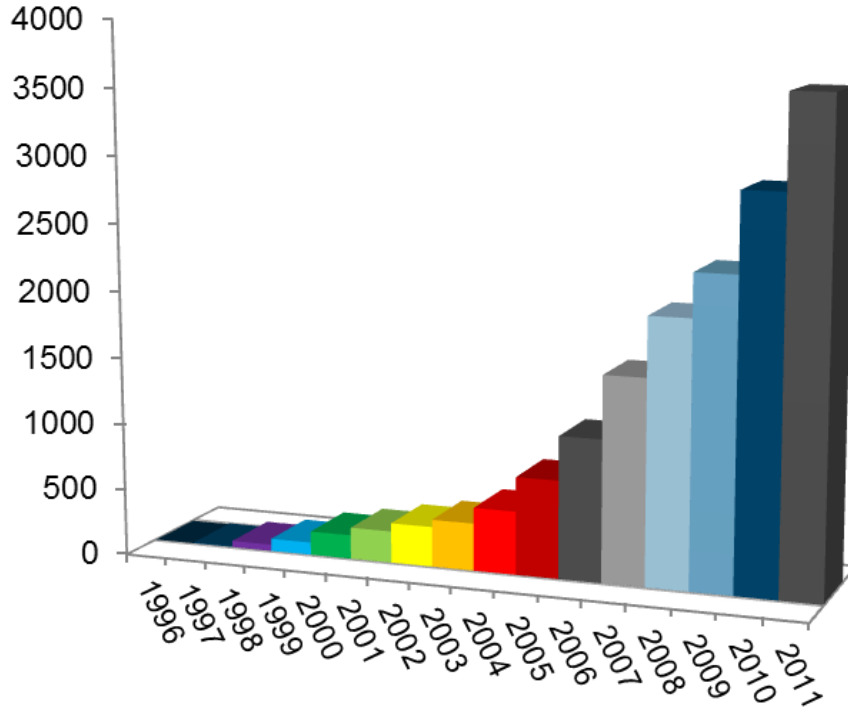

Axis video sales 1996-2011