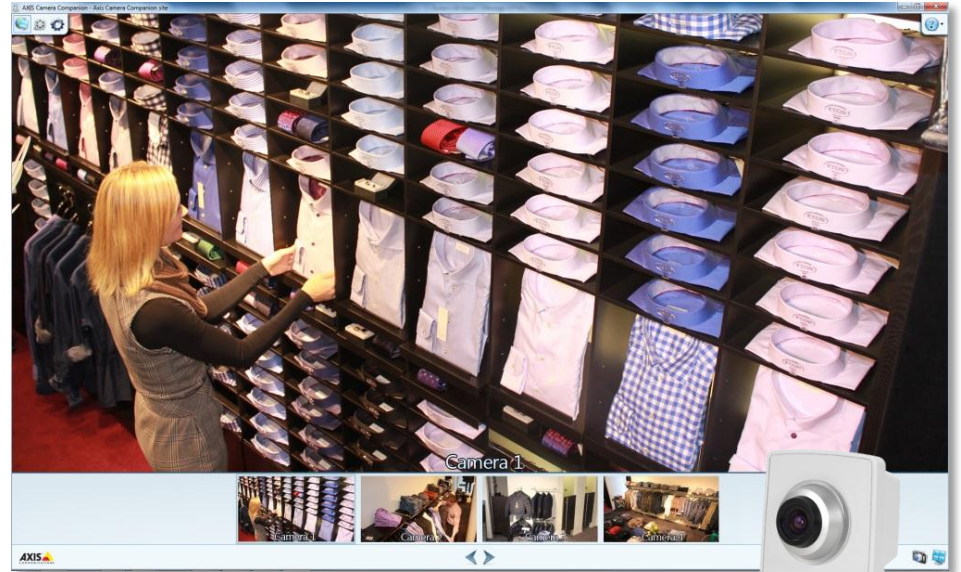

Excellent image quality, easy to use

- > Forget fuzzy images!
- > Full resolution HDTV for reliable identification
- > Simple and intuitive user interface
- > Tutorials and guides to get started in minutes – or seconds!