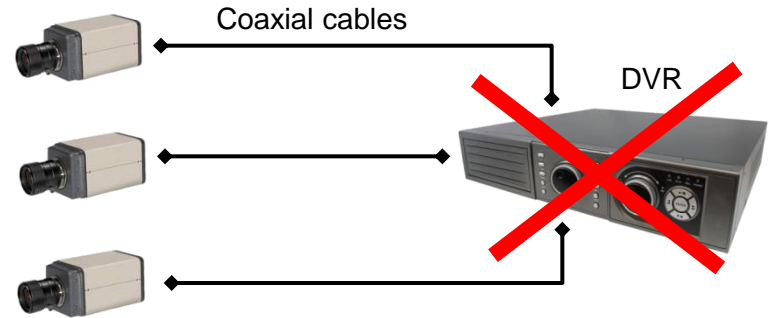

What's unique about AXIS Camera Companion?

- > Forget the DVR!
- > Video is recorded in the camera on an SD memory card
  - Each camera is a smart, independent device
  - Reduces costs
  - No single point of failure
  - The cameras keep on recording
  - Only needs a computer at installation